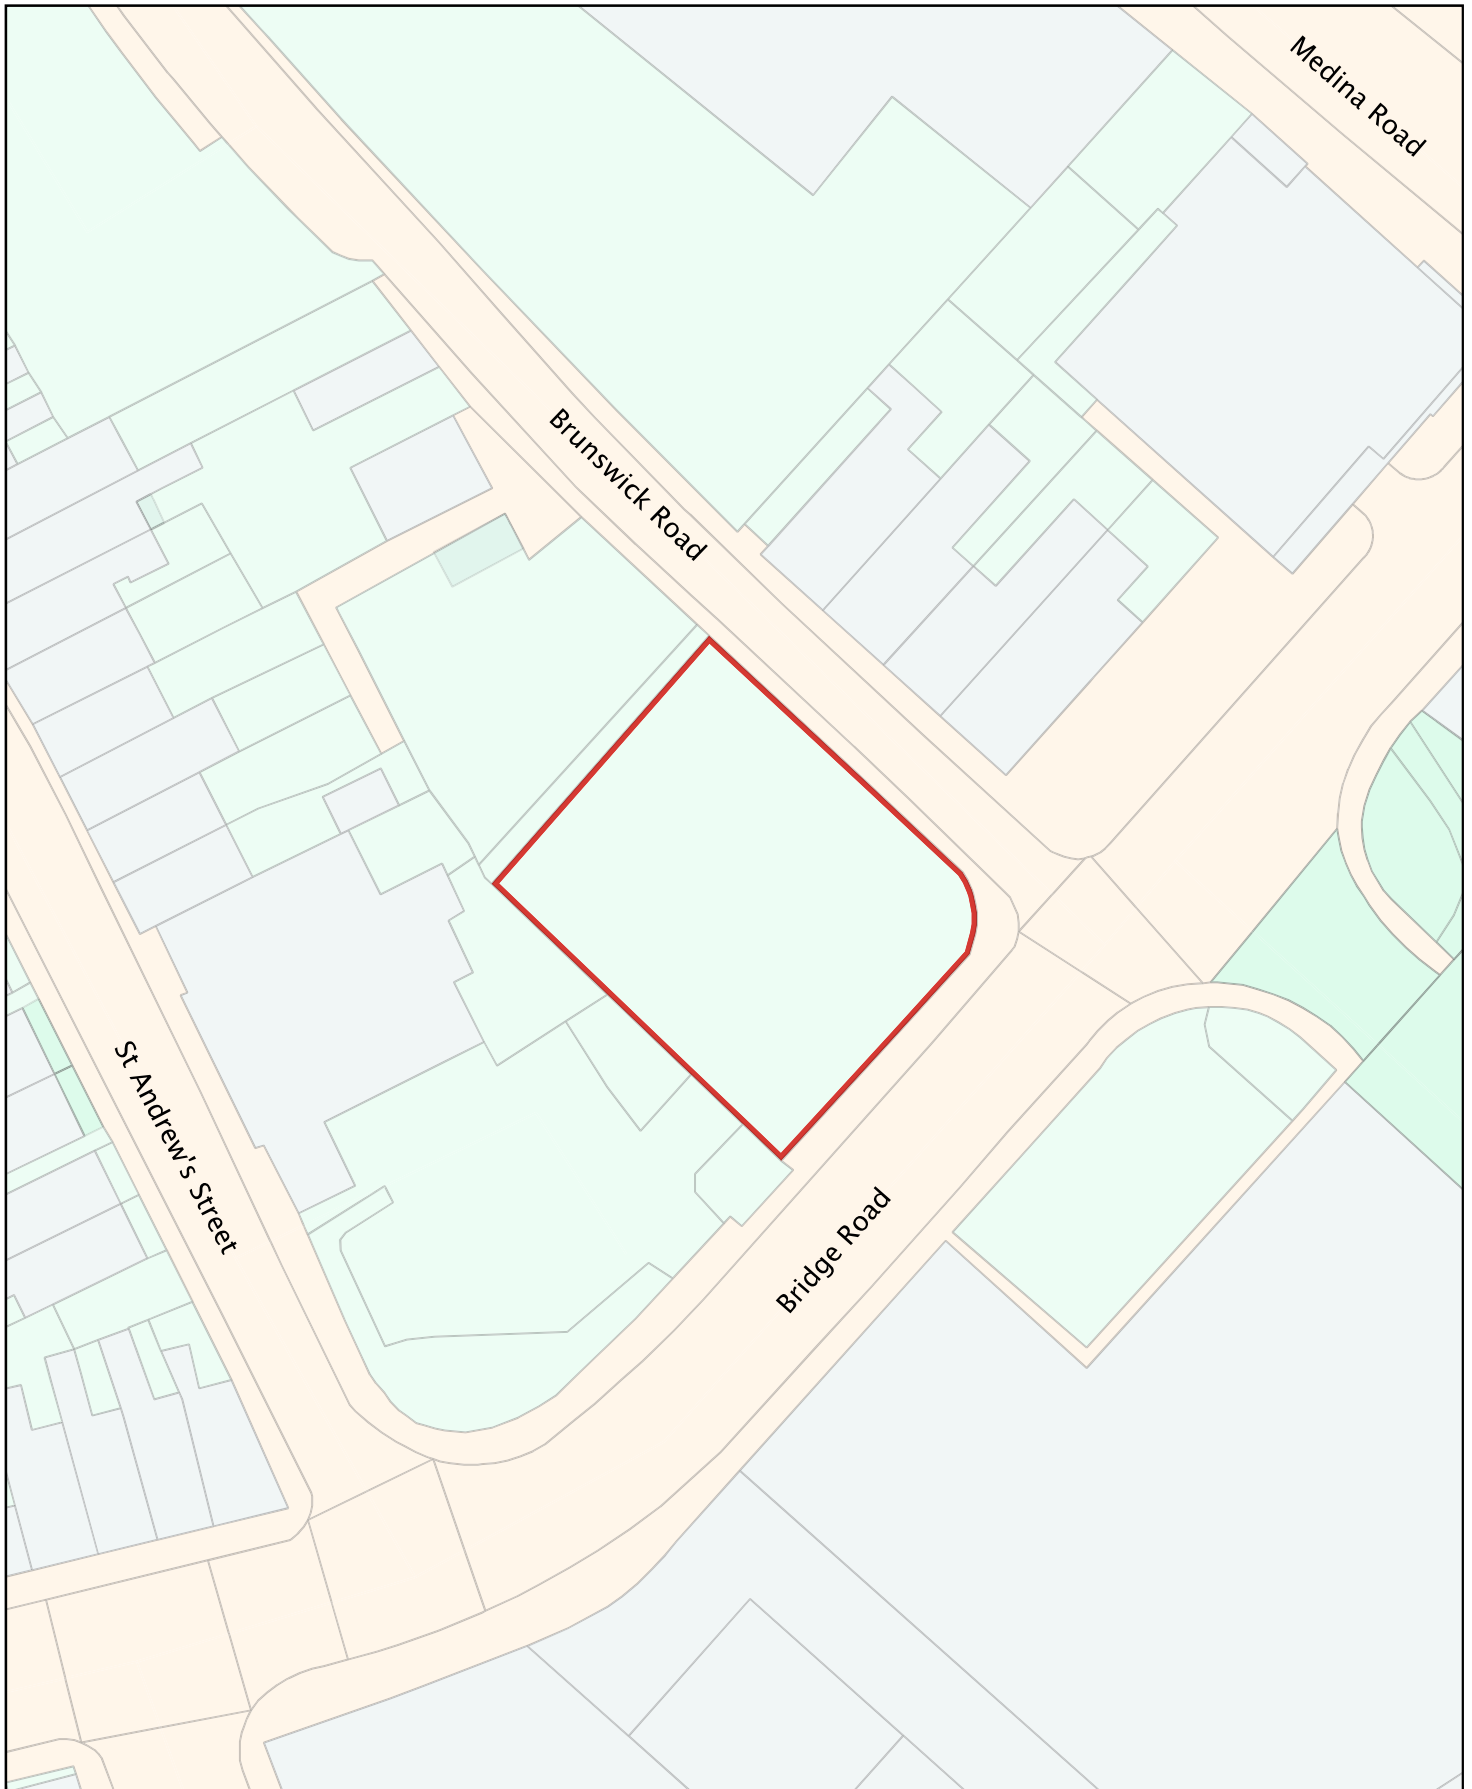

Isle of Wight Council - Public Space Protection Order Dog Exclusion Zones

Map Reference No. E06

Brunswick Road Playground, Cowes

(c) Crown copyright and database rights 2019 Ordnance Survey
100019229