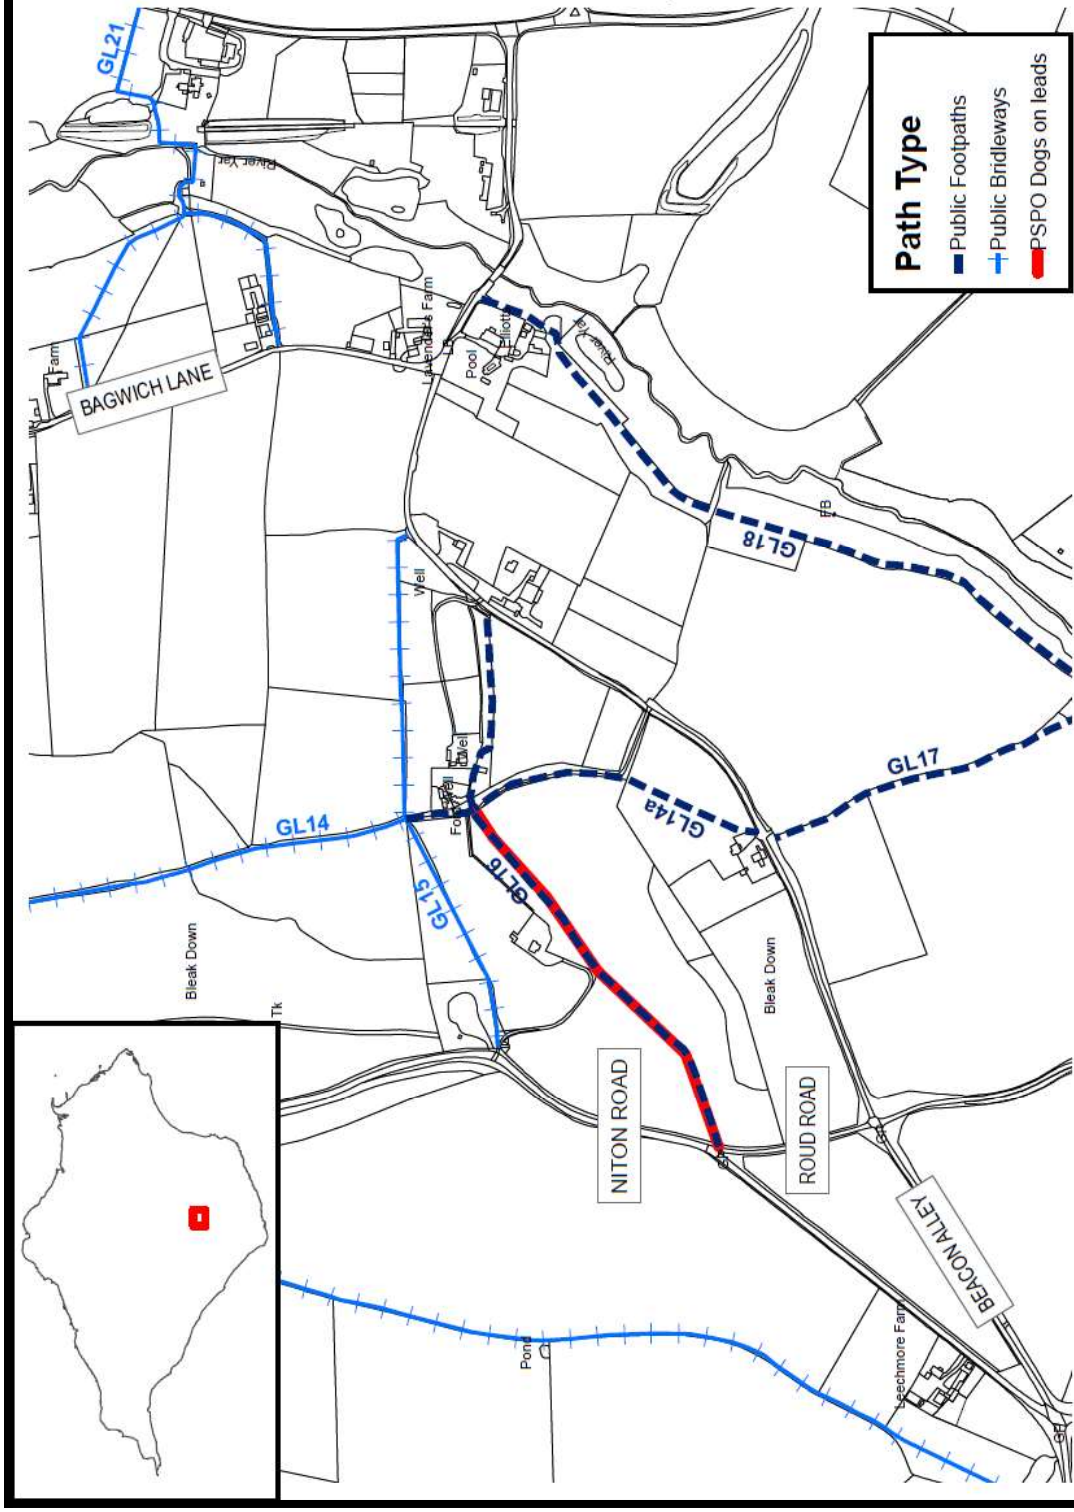

# Bleak Down Nr Godshill

[© Crown copyright and database rights 2019 Ordnance Survey Licence No. 100019229. This is not a Definitive Map - It is provided for indication purposes only]