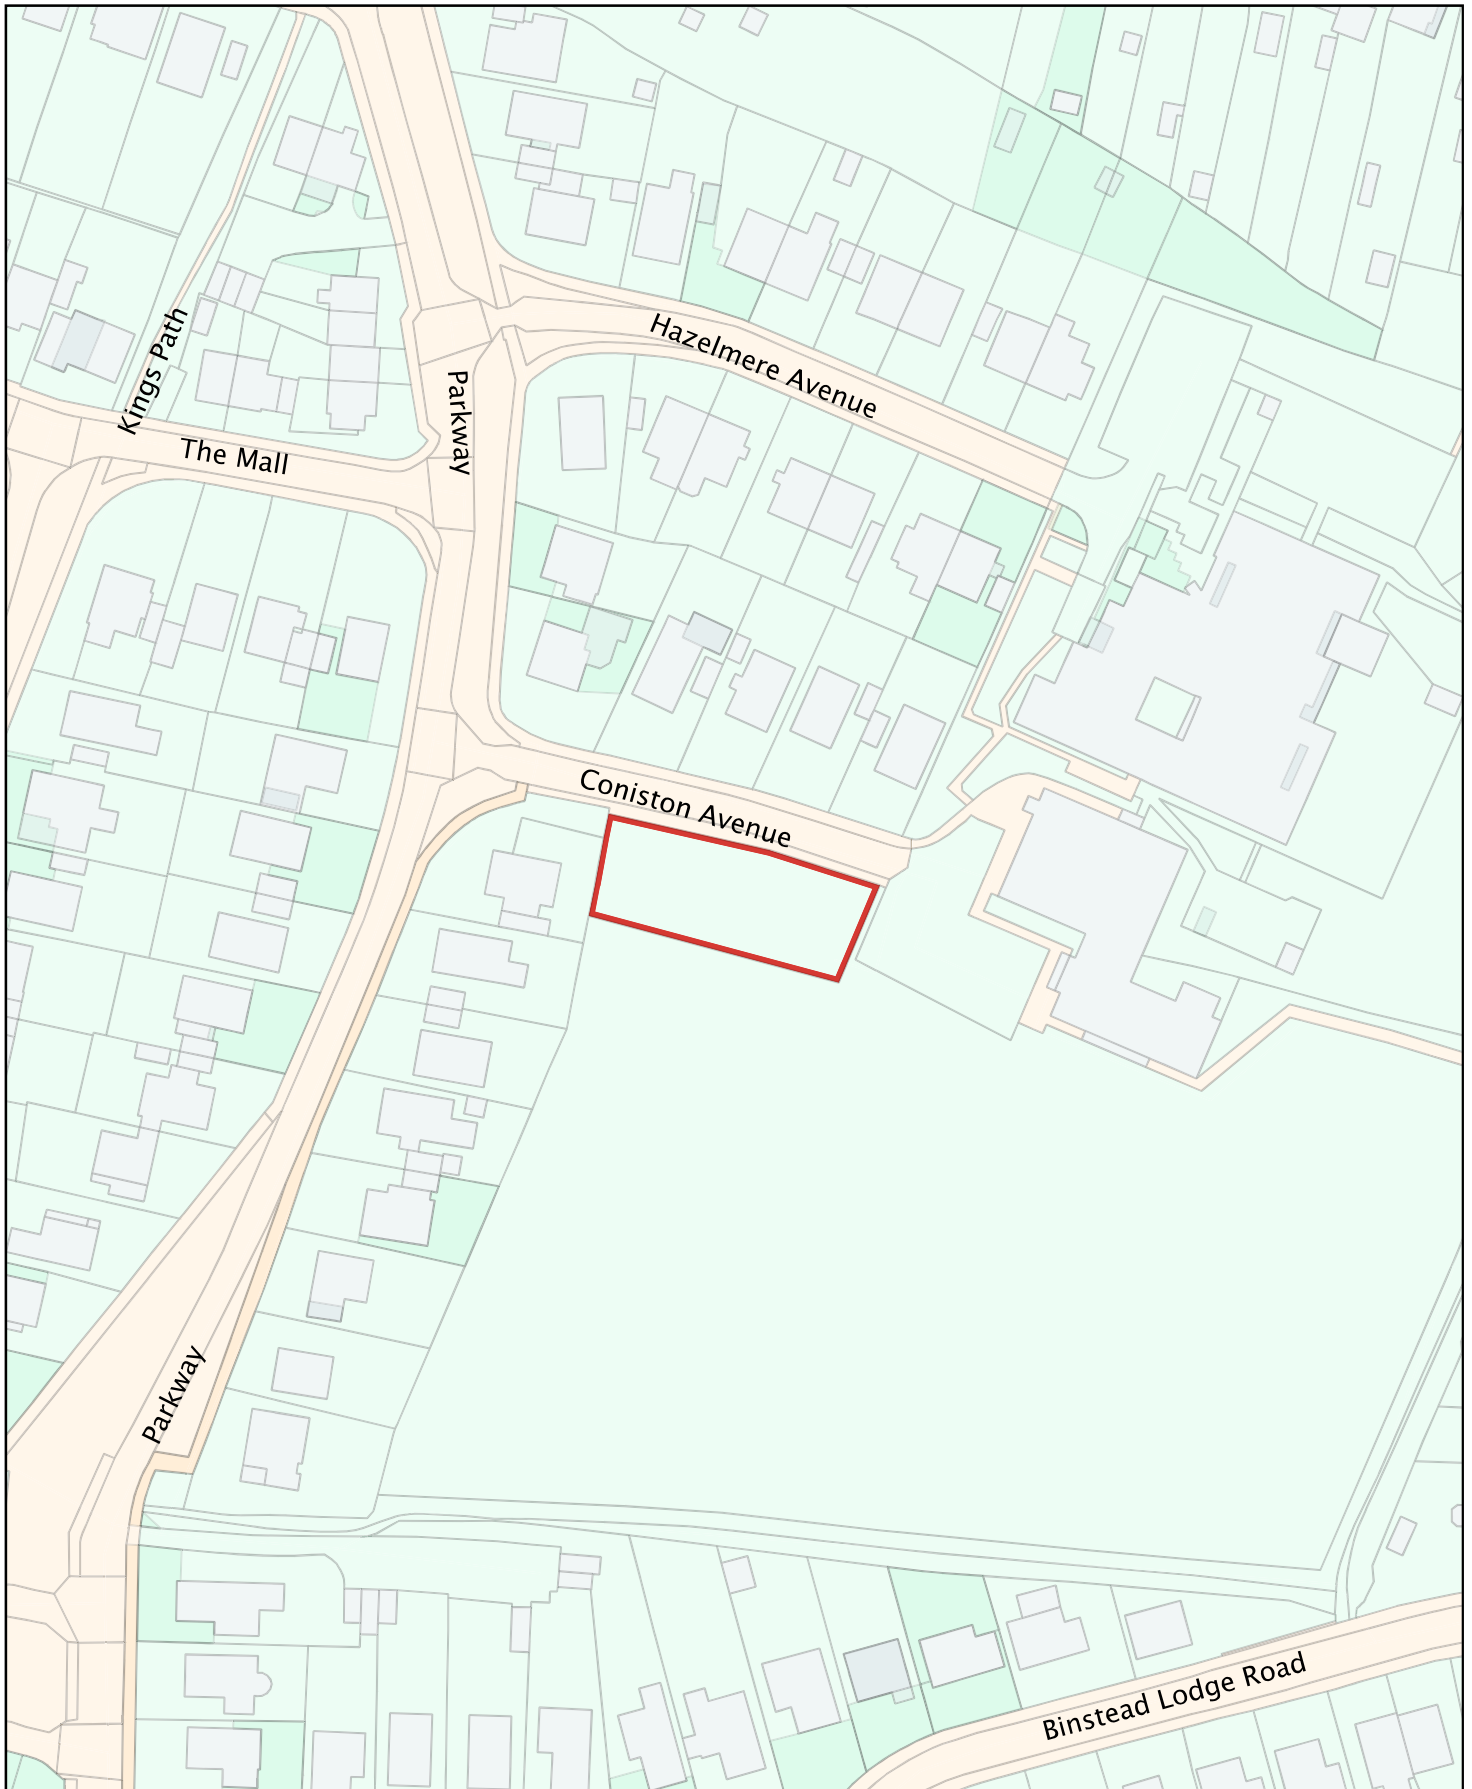

# Isle of Wight Council - Public Space Protection Order Dog Exclusion Zones

Map Reference No. E05

## Binstead Recreation Ground Playground, Ryde

(c) Crown copyright and database rights 2019 Ordnance Survey  
100019229