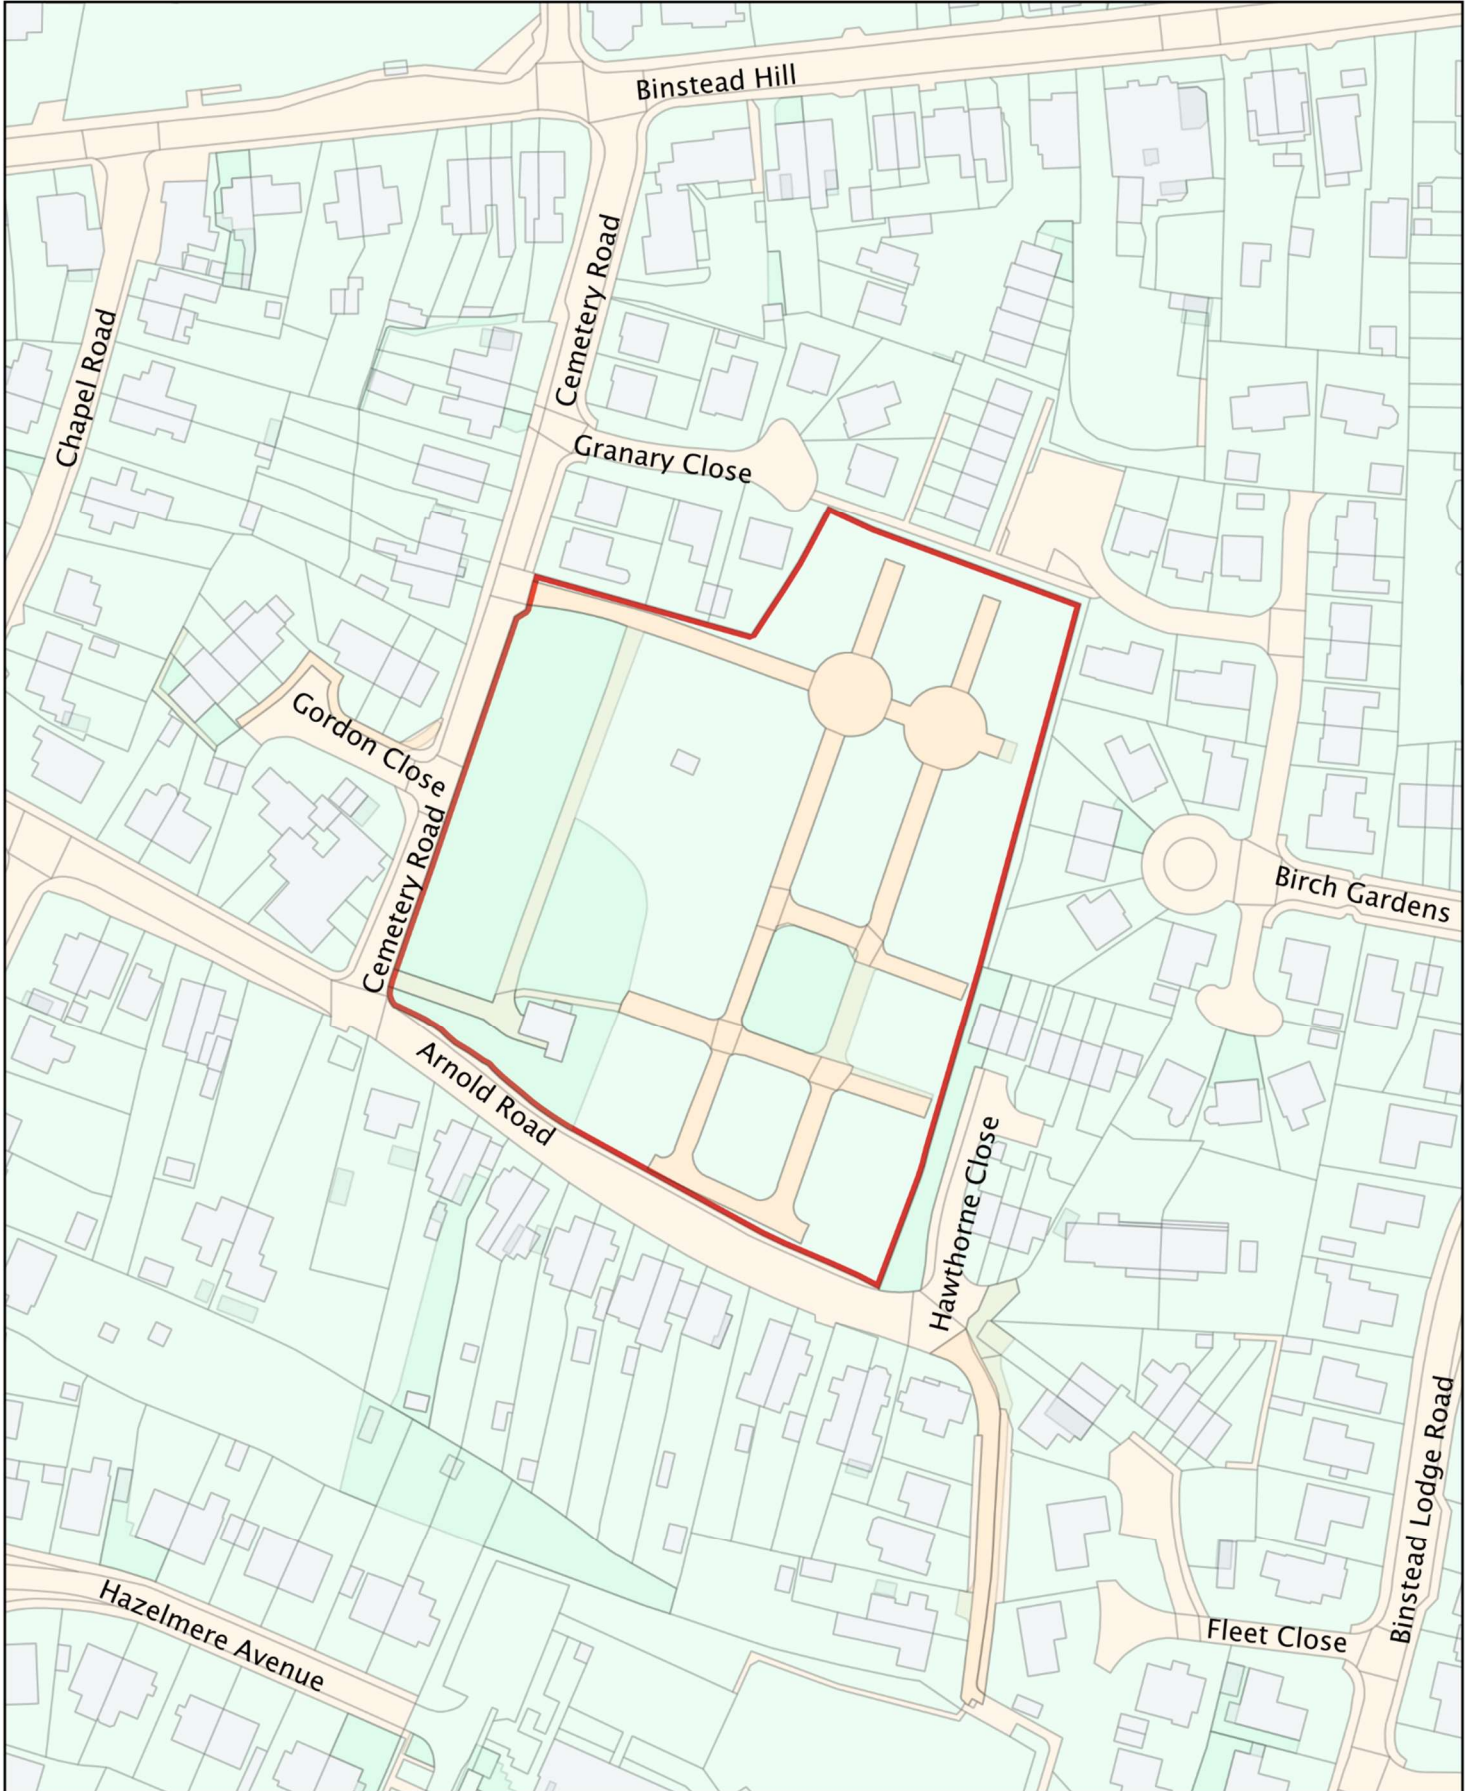

# Isle of Wight Council – Public Space Protection Order -Dogs on Leads

Map Reference No. L13

## Binstead Cemetery, Ryde