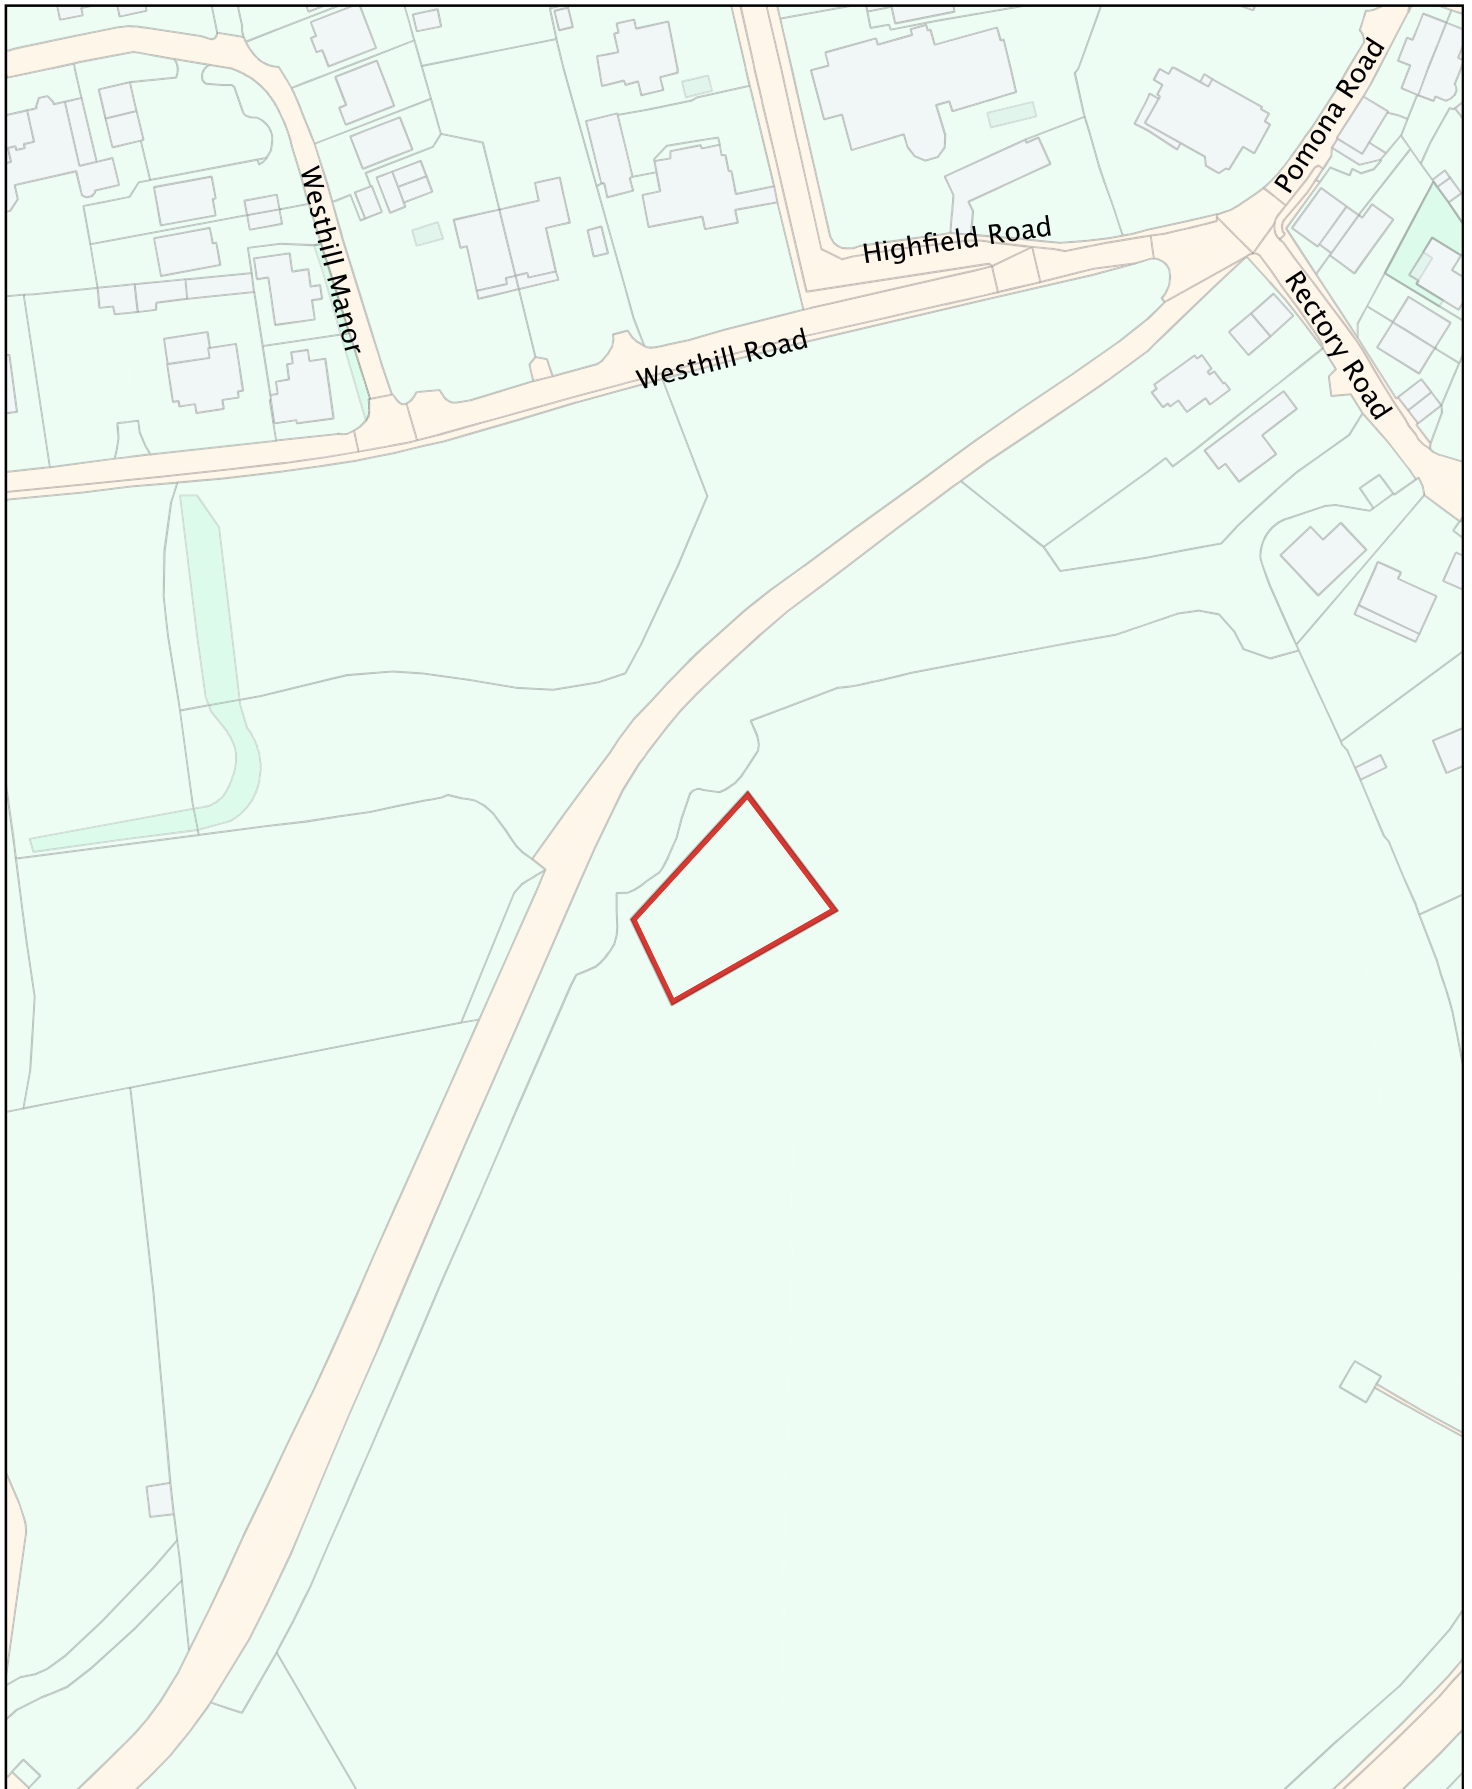

# Isle of Wight Council - Public Space Protection Order Dog Exclusion Zones

Map Reference No. E04

## Big Meade Playground, Shanklin

(c) Crown copyright and database rights 2019 Ordnance Survey  
100019229