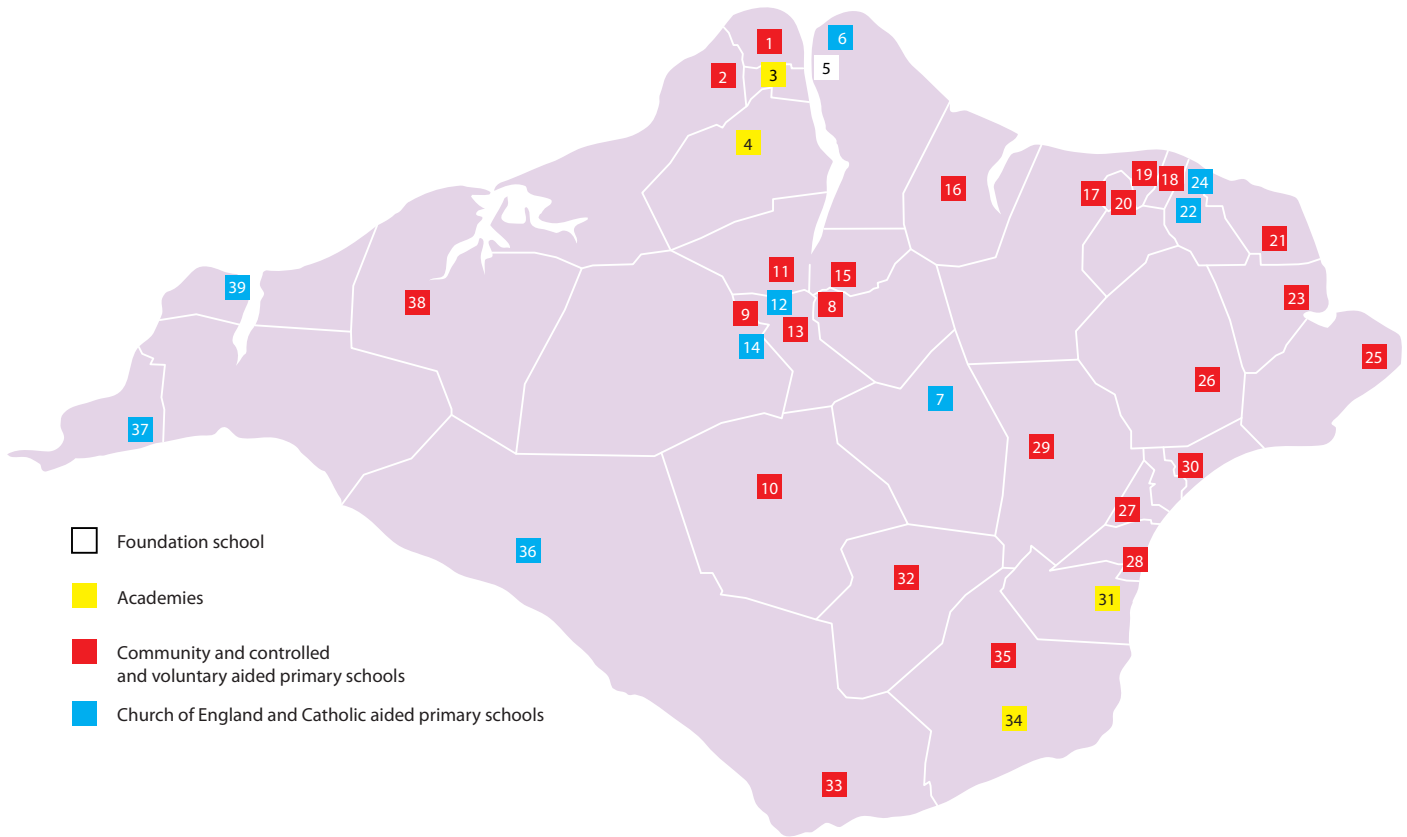

Location of primary schools

Cowes area

- 1** Cowes Primary
- 2** Gurnard Primary
- 3** Lanesend Primary
- 4** Northwood Primary

East Cowes area

- 5** Queensgate Foundation Primary
- 6** Holy Cross Catholic Aided Primary

Newport area

- 7** Arreton St George's CE Primary
- 8** Barton Primary and Early Years Centre
- 9** Carisbrooke CE Primary
- 10** Chillerton and Rookley Primary
- 11** Hunnyhill Primary
- 12** Newport CE Aided Primary
- 13** Nine Acres Primary
- 14** St Thomas of Canterbury Catholic Aided Primary
- 15** Summerfields Primary
- 16** Wootton Primary

Sandown and Shanklin area

- 25** Bembridge CE Primary
- 26** Brading CE Primary
- 27** Broadlea Primary
- 28** Gatten and Lake Primary
- 29** Newchurch Primary
- 30** The Bay CE School
- 31** St Blasius Shanklin CE Academy

Ventnor area

- 32** Godshill Primary
- 33** Niton Primary
- 34** St Francis CE/RC Primary Academy
- 35** Wroxall Primary

West Wight area

- 36** Brighstone CE Aided Primary
- 37** St Saviour's Catholic Aided Primary
- 38** Shalfleet CE Primary
- 39** Yarmouth CE Aided Primary