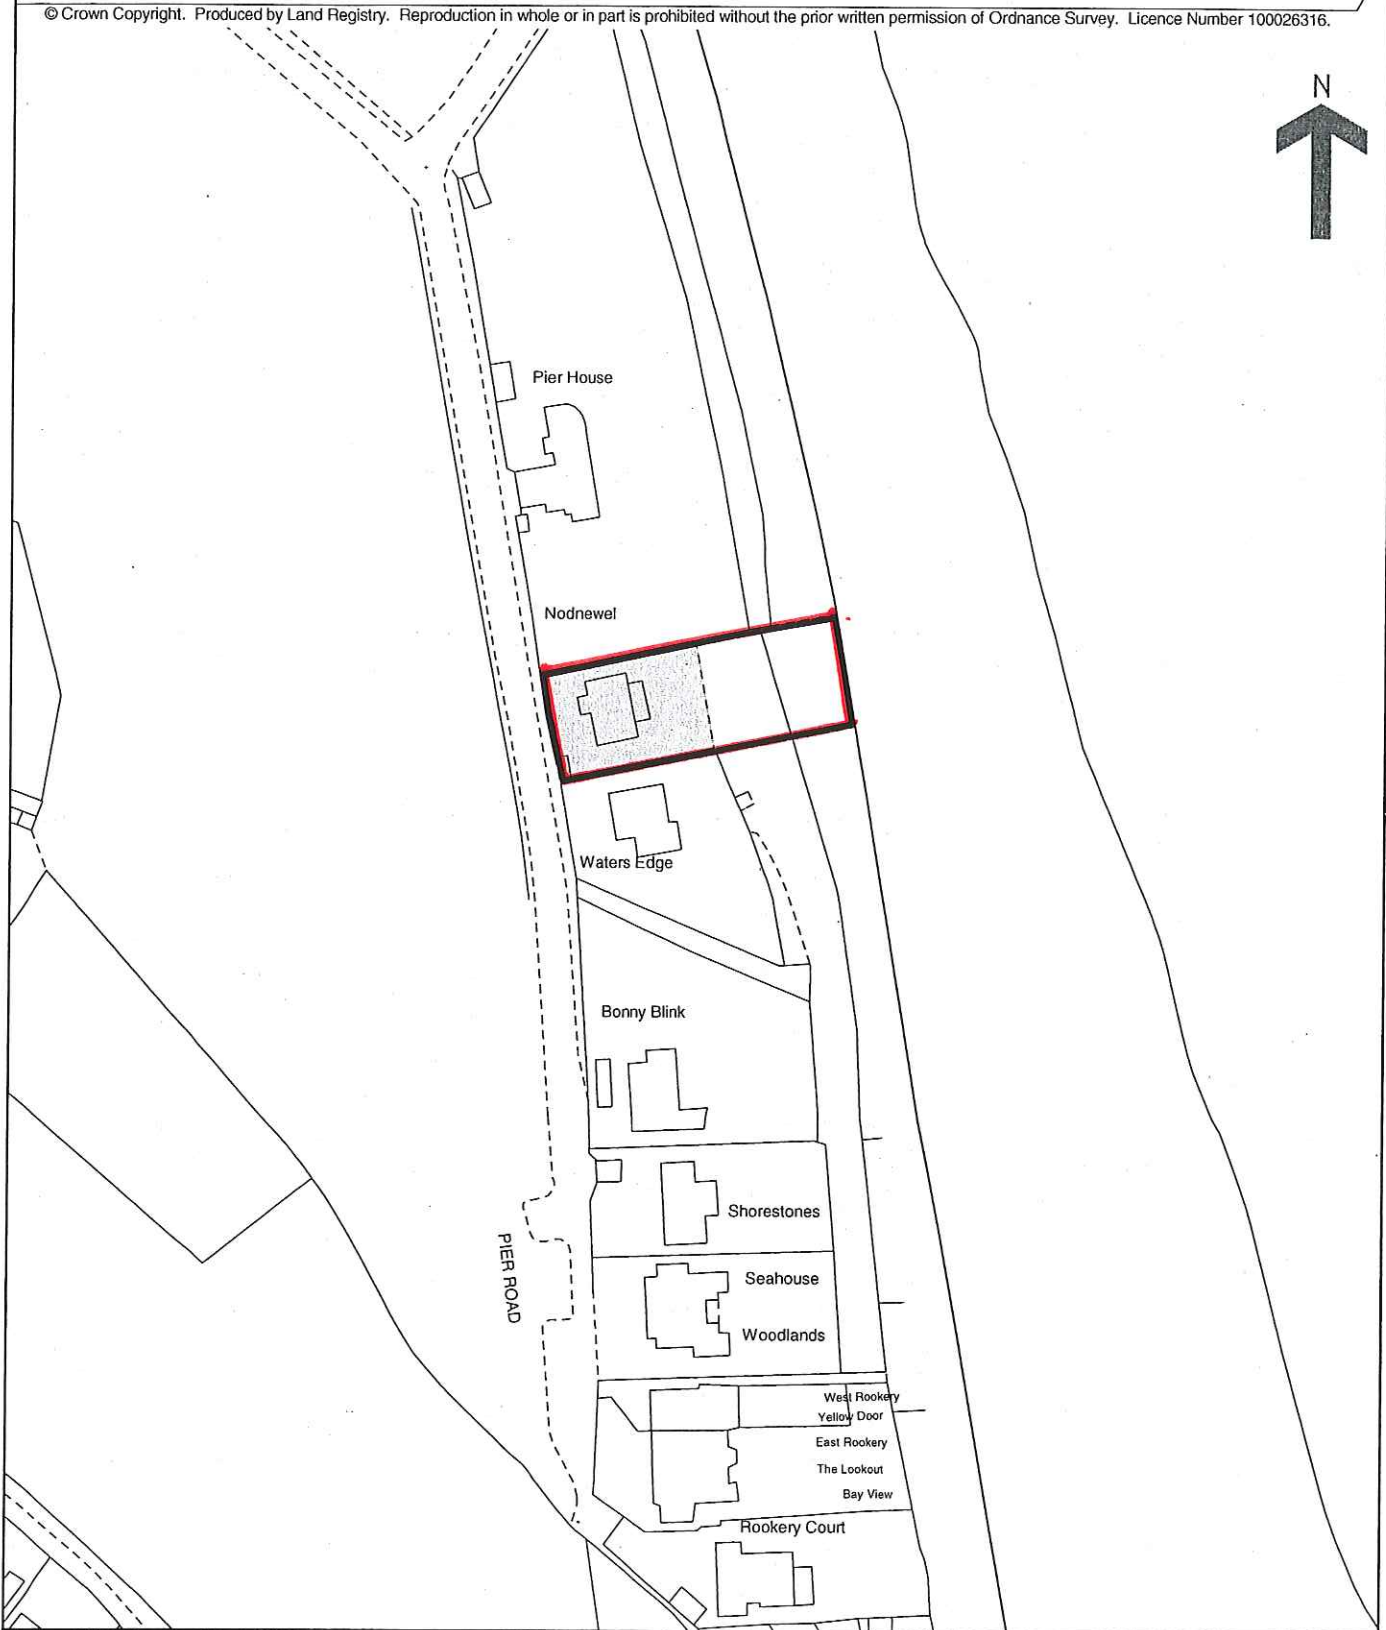

# Land Registry Official copy of title plan

Title number **IW57267**  
Ordnance Survey map reference **SZ6391SW**  
Scale **1:1250** enlarged from 1:2500  
Administrative area **Isle of Wight**

© Crown Copyright. Produced by Land Registry. Reproduction in whole or in part is prohibited without the prior written permission of Ordnance Survey. Licence Number 100026316.

**This official copy issued on 17 October 2008 shows the state of this title plan on 17 October 2008 at 10:32:34. It is admissible in evidence to the same extent as the original (s.67 Land Registration Act 2002).**

This title plan shows the general position, not the exact line, of the boundaries. It may be subject to distortions in scale. Measurements scaled from this plan may not match measurements between the same points on the ground. See Land Registry Public Guide 19 - Title Plans and Boundaries.