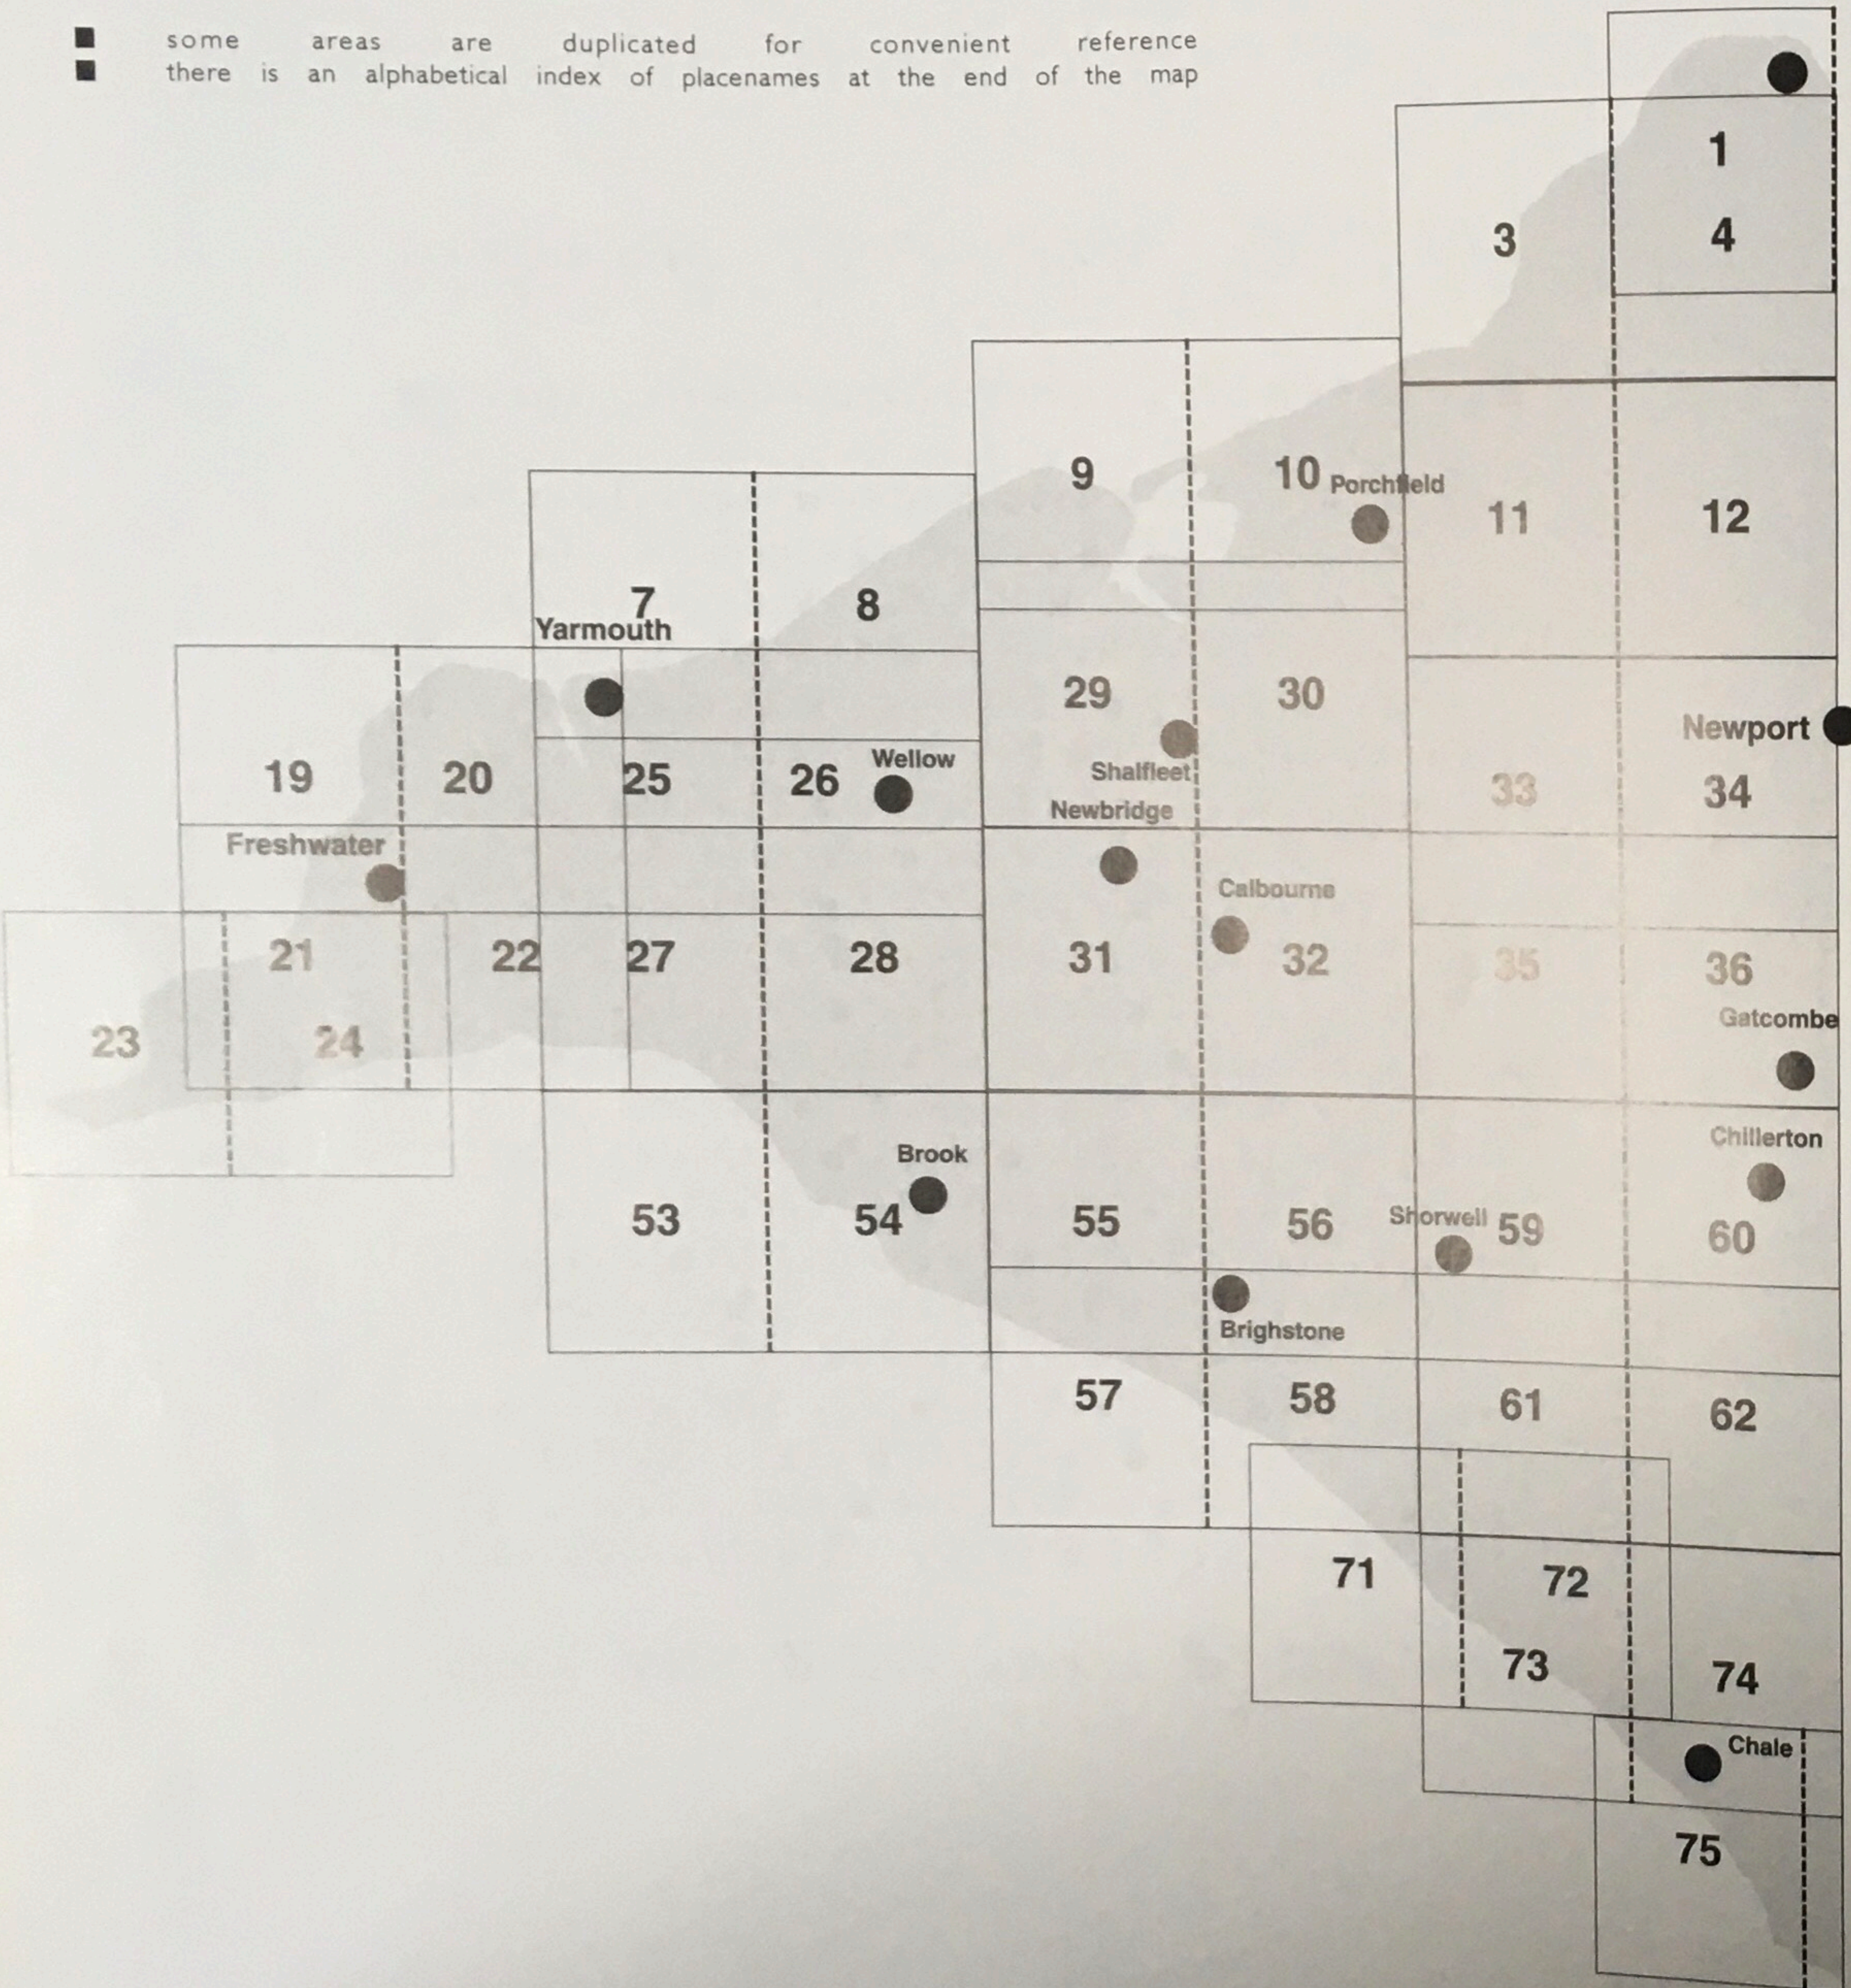

KEY PLAN OF MAP PAGES
 map pages are all double page spreads

some areas are duplicated for convenient reference
 there is an alphabetical index of placenames at the end of the map

West Cowes

KEY PLAN OF MAP PAGES
 map pages are all double page spreads

some areas are duplicated for convenient reference
 there is an alphabetical index of placenames at the end of the map

East Cowes